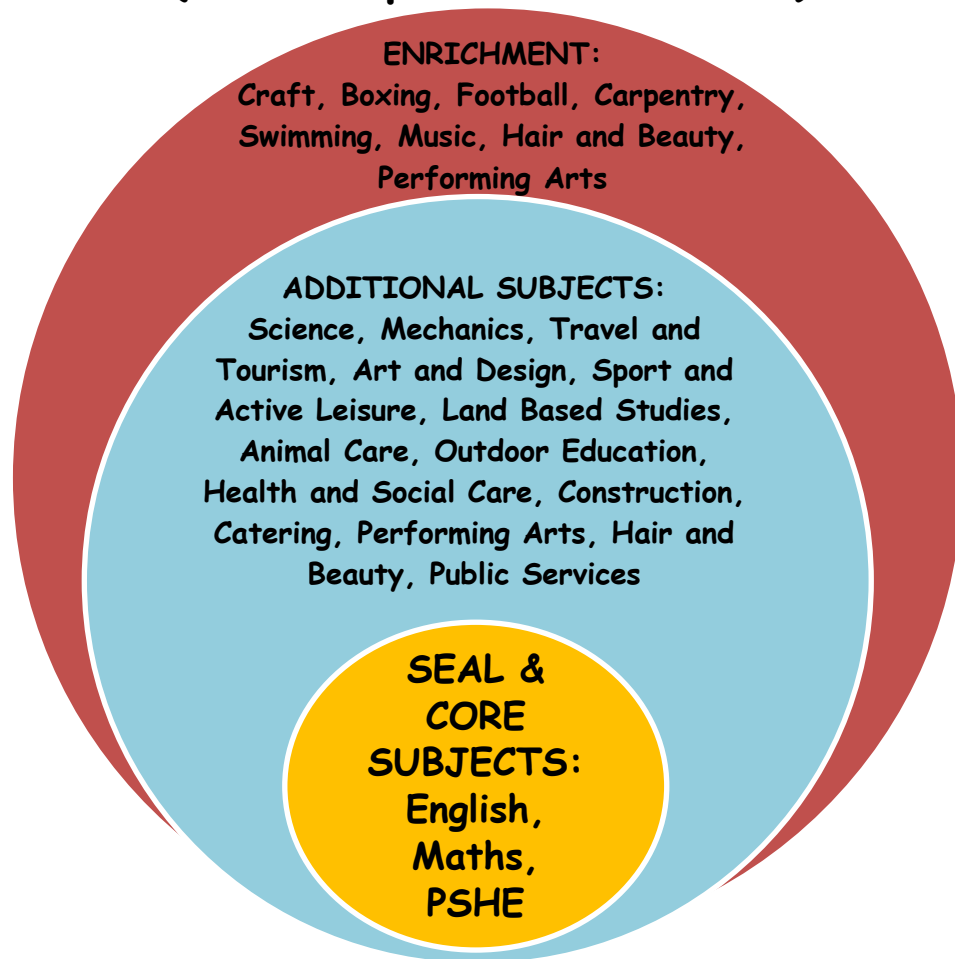

# Curriculum Map KS4

### (SEMH Specialist Provision)

Accreditation		Awarding Body
English	GCSE, Functional Skills Entry 1,2,3 Level 1,2	WJEC, AQA
Maths	GCSE, Functional Skills Entry 1,2,3 Level 1,2	AQA, Edexcel
Science	GCSE Biology	AQA
Art and Design	Long & Short Course GCSE, BTEC Level 1/2 First Award	Edexcel
Sport and Active Leisure	BTEC Level 1 Award/Certificate	Edexcel
Land based Studies	BTEC level 1 Introductory Award/Certificate	Edexcel
Outdoor Education	BTEC Level 2 Extended Certificate in Skills and Activities for Sport and Active Leisure	Edexcel
Health and Social Care	BTEC Level 1 Award/Certificate	Edexcel
Construction and the Built Environment	BTEC Level 1 Award/Certificate	Edexcel
Catering/Home Cooking Skills	BTEC Level 1/2 Award	Edexcel
Mechanics	Level 1/2 Award	ABC Awards
Performing Arts	BTEC Level 1/2 First Award	Edexcel
Hair and Beauty	BTEC Level 1 Award/Certificate	Edexcel
Animal Care	BTEC Level 1/2 First Award	Edexcel
Travel and Tourism	BTEC level 1 Introductory Award/Certificate	Edexcel
Public Services	BTEC Level 1/2 First Award	Edexcel
PSHE	Ascentis Awards Entry 3/level 1	Ascentis